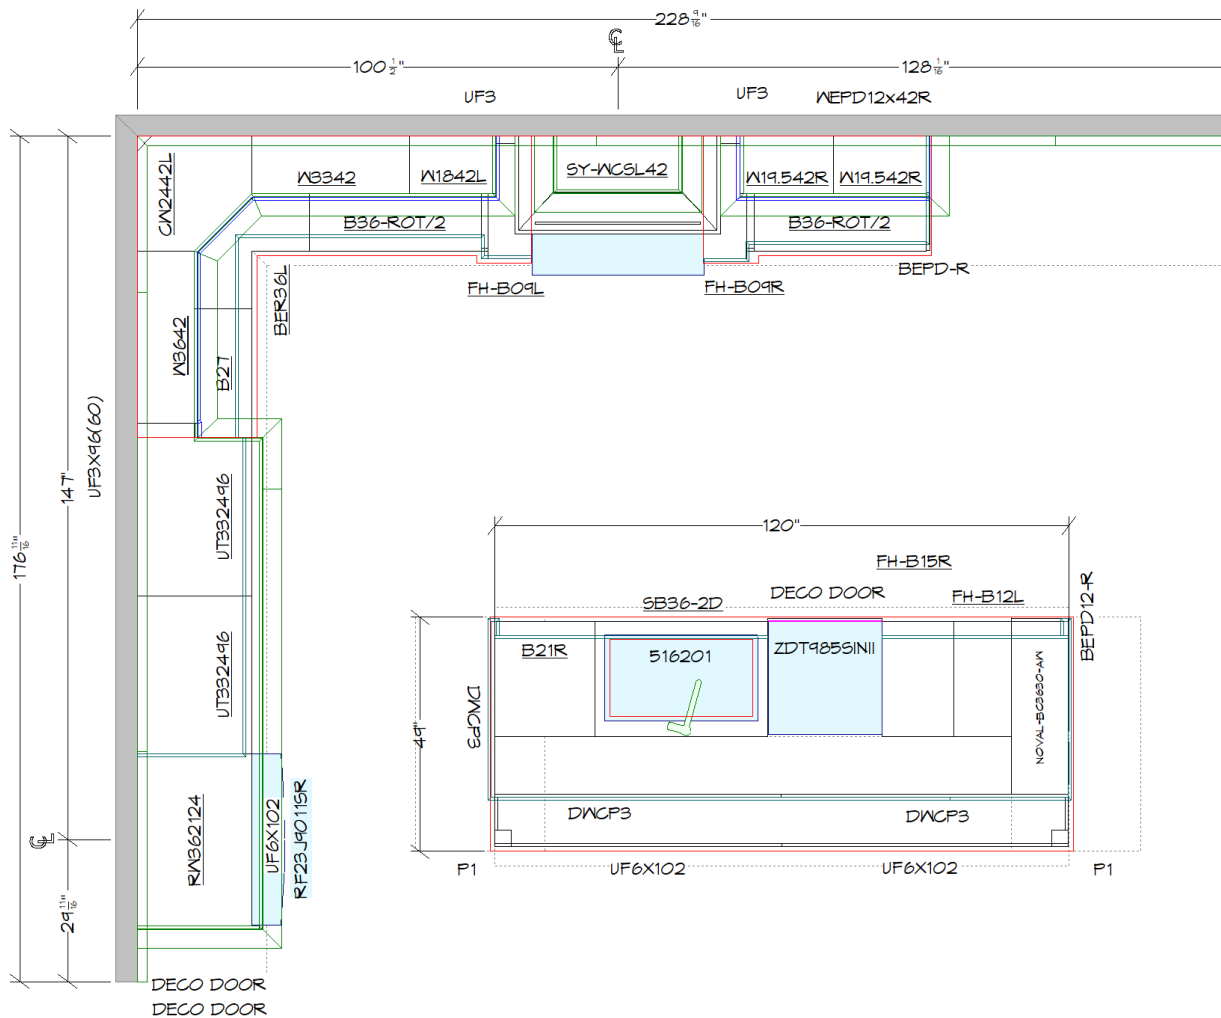

ACME
KITCHENS

NOT TO SCALE

**KITCHEN
RENDERING**

01.03.2024

JOB# 12345 **PROJECT NAME:** NAME

VERSION # FINAL

ACME
KITCHENS

NOT TO SCALE

**KITCHEN
PLAN VIEW**

01.03.2024

JOB# 12345 PROJECT NAME: NAME

VERSION # FINAL

ACME
KITCHENS

NOT TO SCALE

**KITCHEN
ELEVATION VIEW**

01.03.2024

JOB# 12345 PROJECT NAME: NAME

VERSION # FINAL

ACME
KITCHENS

NOT TO SCALE

**KITCHEN
ELEVATION VIEW**

01.03.2024

JOB# 12345 PROJECT NAME: NAME

VERSION # FINAL

ACME
KITCHENS

NOT TO SCALE

**KITCHEN
ELEVATION VIEW**

01.03.2024

JOB# 12345 **PROJECT NAME:** NAME

VERSION # FINAL

ACME
KITCHENS

NOT TO SCALE