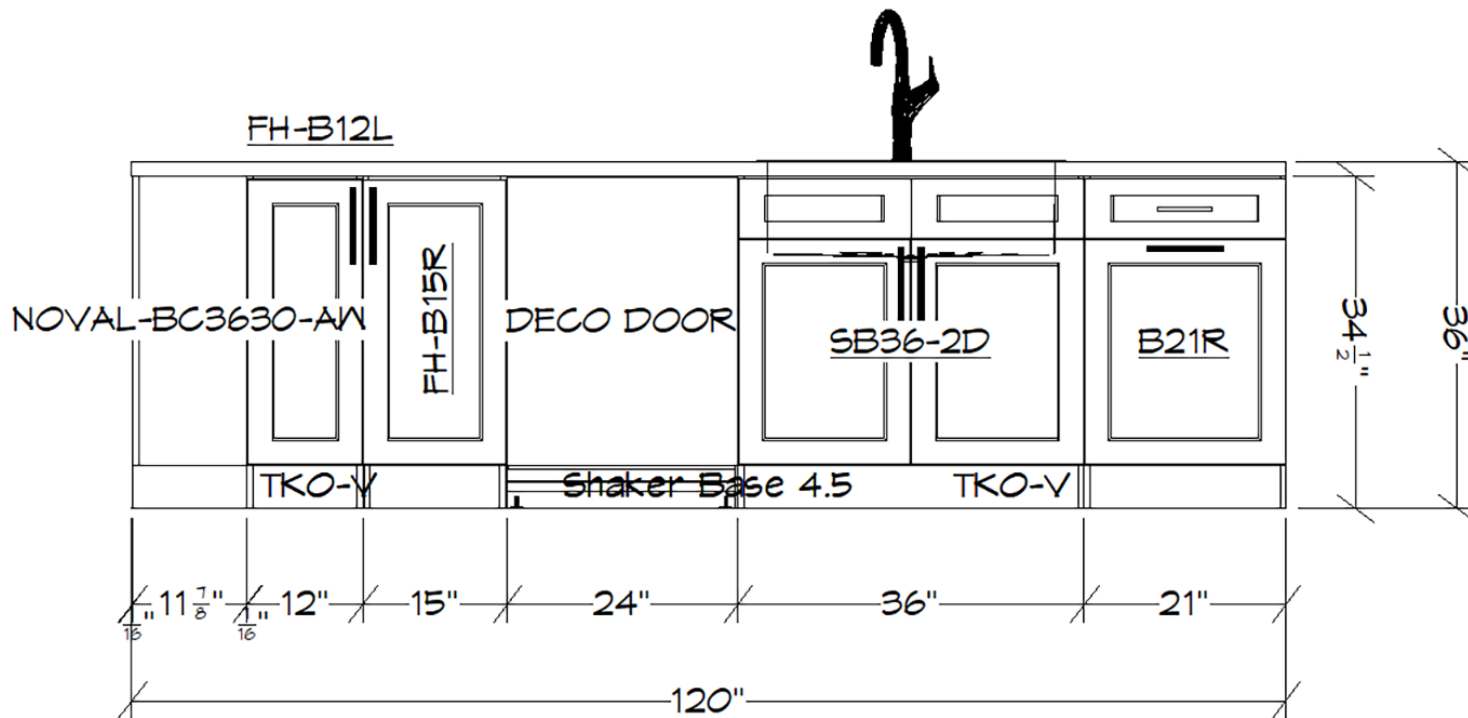

01.03.2024

JOB# 12345 PROJECT NAME: NAME

VERSION # FINAL

ACME
KITCHENS

NOT TO SCALE

**KITCHEN
ELEVATION VIEW**

01.03.2024

JOB# 12345 **PROJECT NAME:** NAME