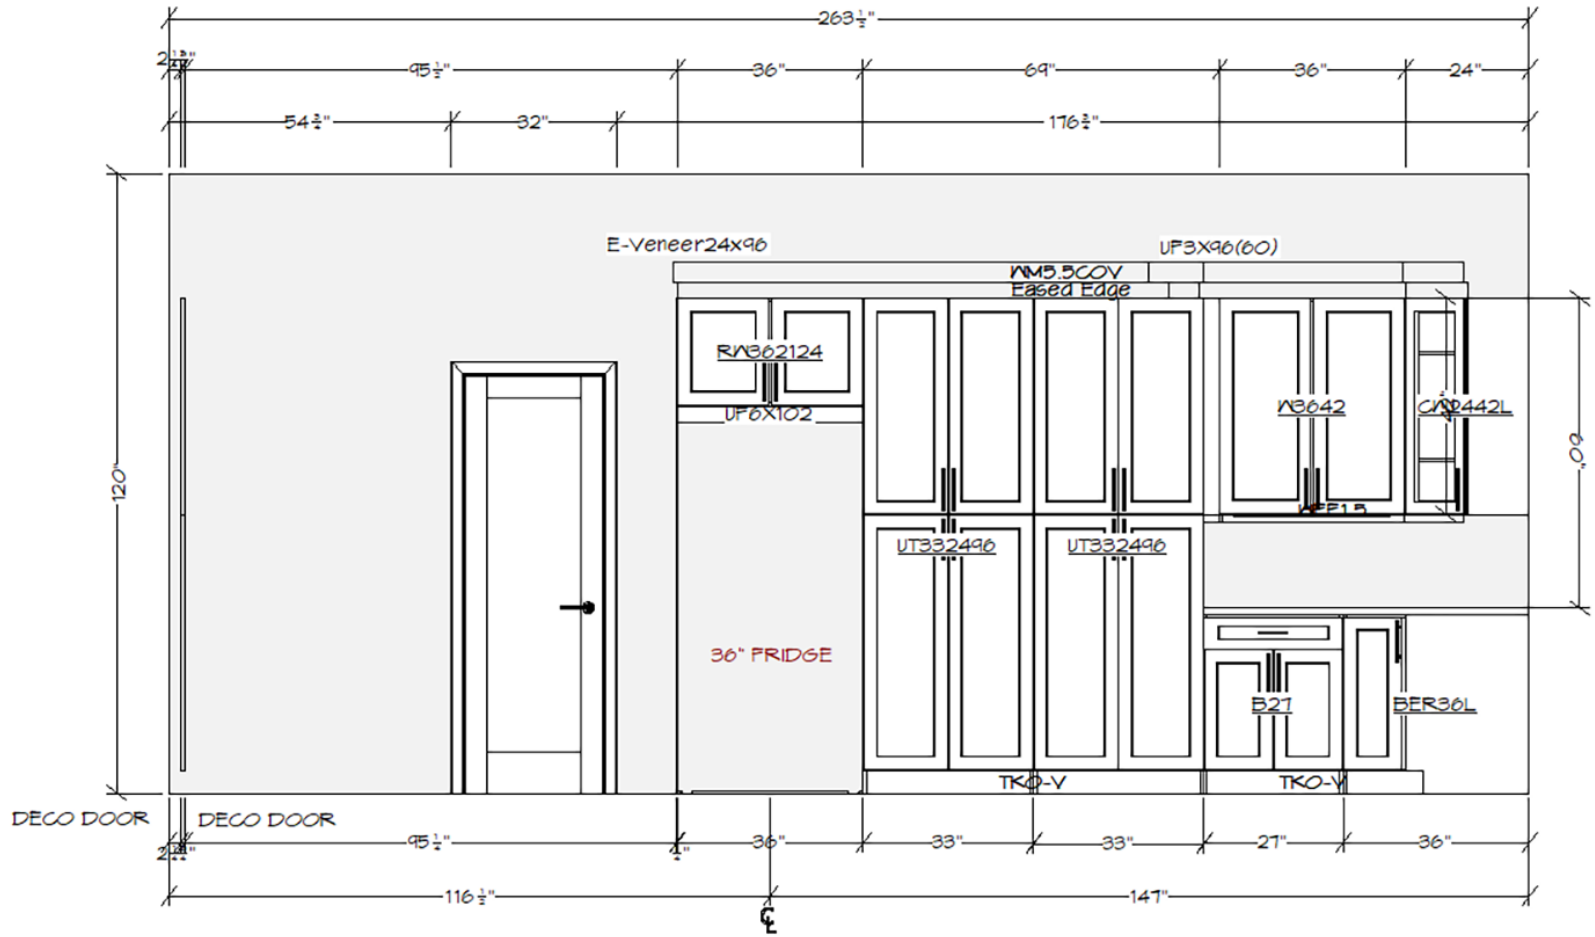

ACME
KITCHENS

NOT TO SCALE

KITCHEN PLAN VIEW

01.03.2024

JOB# 12345 PROJECT NAME: NAME

VERSION # FINAL

ACME

KITCHENS

NOT TO SCALE

**KITCHEN
ELEVATION VIEW**

01.03.2024

JOB# 12345 PROJECT NAME: NAME

VERSION # FINAL

ACME
KITCHENS

NOT TO SCALE

**KITCHEN
ELEVATION VIEW**