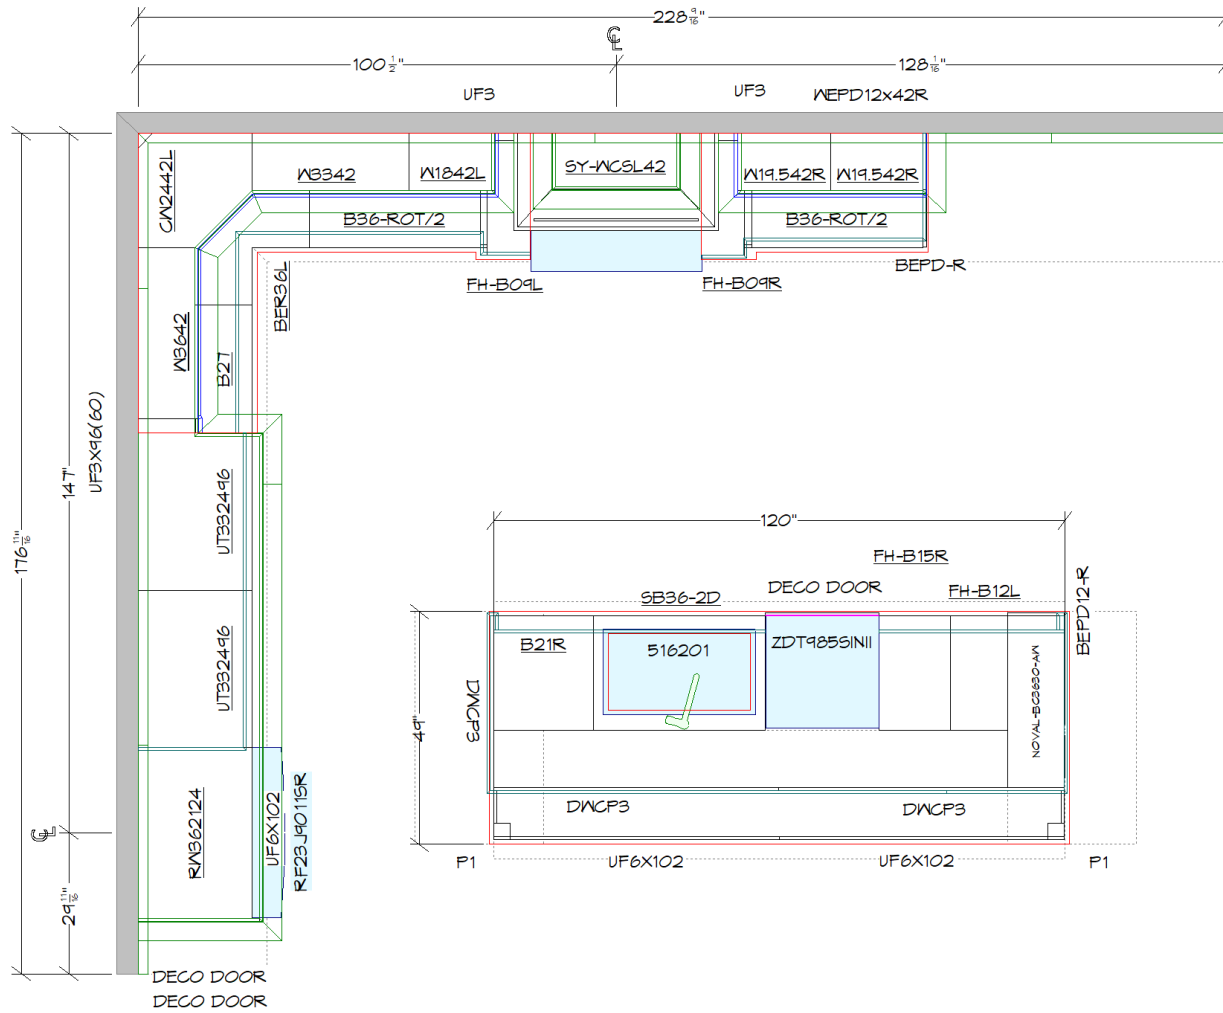

JOB# 12345 **PROJECT NAME:** NAME

VERSION # FINAL

ACME
KITCHENS

NOT TO SCALE

**KITCHEN
RENDERING**

01.03.2024

JOB# 12345 **PROJECT NAME:** NAME

VERSION # FINAL

ACME
KITCHENS

NOT TO SCALE

KITCHEN PLAN VIEW

01.03.2024

JOB# 12345 PROJECT NAME: NAME

VERSION # FINAL

ACME

KITCHENS

NOT TO SCALE

**KITCHEN
ELEVATION VIEW**

01.03.2024

JOB# 12345 PROJECT NAME: NAME

VERSION # FINAL

ACME
KITCHENS

NOT TO SCALE

**KITCHEN
ELEVATION VIEW**